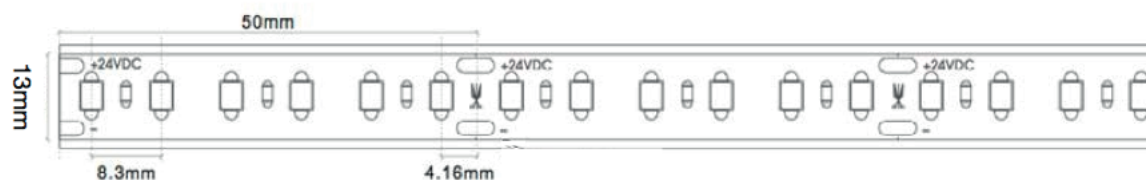

SICOMtape SAUNA CRI>94 IP67

5605984

Lamp Voltage

Luminous flux

Max.module lenght

CRI

Degree of protection

DESCRIZIONE

5605984

MECHANICAL DATA

Width (mm)	13
Height (mm)	2
Length (mm)	5000
Degree of protection (IP)	IP67
Length of particular segments (mm)	50

ELECTRICAL DATA

Efficiency (lm/W)	85
Lamp power per meter (W)	9,6
Lamp voltage (V)	24

LIGHT TECHNICAL DATA

Luminous flux (lm/m)	816
Beam angle (°)	120
Binning tolerance	-
CRI (Ra)	>94
Colour temperature (K)	3000
EEC	A+
Number Led/M	120

CONNECTION

Connection number	1 (supply from XXXXXX)
Max, module length (mm)	5000