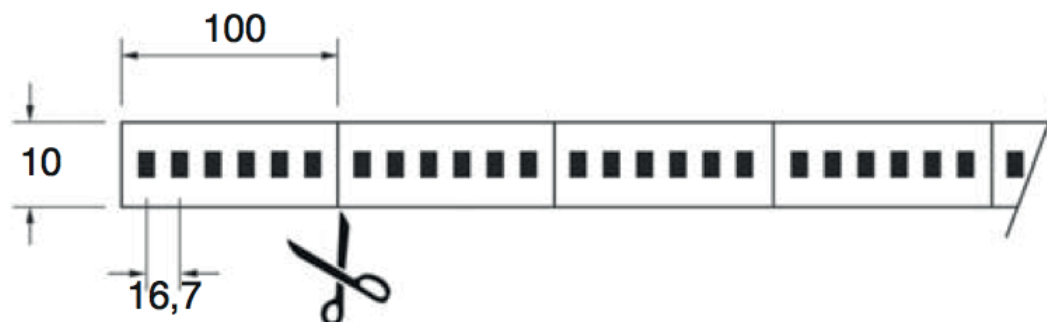

SIRIOtape 14W/m RGB IP68

5605974

Lamp Voltage

Luminous flux

Max.module lenght

Colour

Degree of protection

DESCRIZIONE

5605974

MECHANICAL DATA

Width (mm)	14
Height (mm)	6
Length (mm)	5000
Degree of protection (IP)	IP68
Length of particular segments (mm)	100

ELECTRICAL DATA

Efficiency (lm/W)	35
Lamp power per meter (W)	14,4
Lamp voltage (V)	24

LIGHT TECHNICAL DATA

Luminous flux (lm/m)	510
Beam angle (°)	120
Led	5050
CRI (Ra)	- - -
Colour temperature (K)	RGB
EEC	A
Number Led/M	60

CONNECTION

Connection number	1 (supply from ends or in the middle every 5 meter)
Max. module length (mm)	5 .000