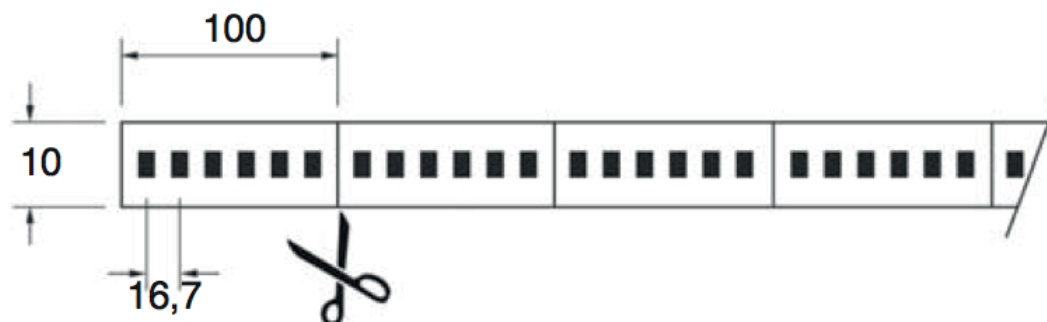

SIRIOtape 20W/m RGBW SUPERBRIGHT IP65

5605965

Lamp Voltage

Luminous flux

Max.module lenght

Colour

Degree of protection

DESCRIZIONE

SIRIOtape 20W/m RGBW IP65, LED 3527.

IP65 protection.

SICOM S.R.L.

Via Austria 15/A - 35127 - PADOVA - ITALY - Tel: +39 049 8701470 - Fax: +39 049 8700738
sicom@sicom-pd.it - www.sicom-pd.it

SIRIOtape 20W/m RGBW SUPERBRIGHT IP65

5605965

MECHANICAL DATA

Width (mm)	10
Height (mm)	2,5
Lenght (mm)	5000
Degree of protection (IP)	IP65
Lenght of particular segments (mm)	100

ELECTRICAL DATA

Efficiency (lm/W)	25
Lamp power per meter (W)	20
Lamp voltage (V)	24

LIGHT TECHNICAL DATA

Luminous flux (lm/m)	500
Beam angle (°)	120
Led	3527
CRI (Ra)	- - -
Colour temperature (K)	RGBW (2700K)
EEC	A
Number Led/M	120

CONNECTION

Connection number	1 (supply from ends or in the middle every 5 meter)
Max, module lenght (mm)	5 .000