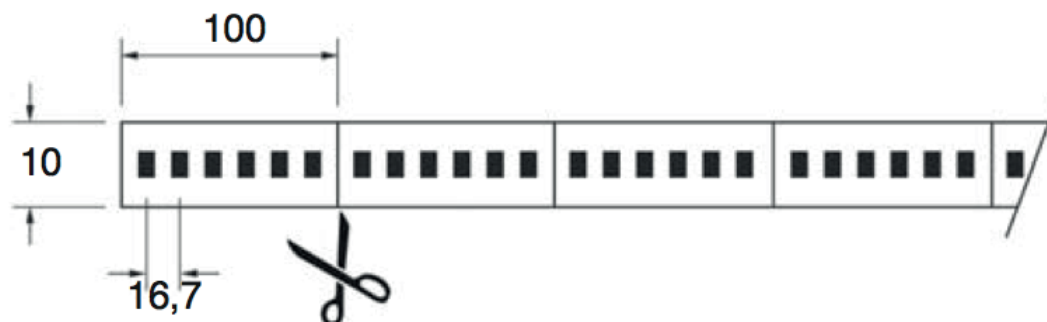

# SIRIOtape 20W/m RGBW SUPERBRIGHT

5605964

Lamp Voltage

Luminous flux

Max.module lenght

Colour

Degree of protection

## DESCRIZIONE

SIRIOtape 20W/m RGBW, LED 3527.

IP20 protection.

SICOM S.R.L.

Via Austria 15/A - 35127 - PADOVA - ITALY - Tel: +39 049 8701470 - Fax: +39 049 8700738  
sicom@sicom-pd.it - www.sicom-pd.it

## MECHANICAL DATA

Width (mm)	10
Height (mm)	2,5
Lenght (mm)	5000
Degree of protection (IP)	IP20
Lenght of particular segments (mm)	100

## CONNECTION

Connection number	1 (supply from ends or in the middle every 5 meter)
Max, module lenght (mm)	5 .000