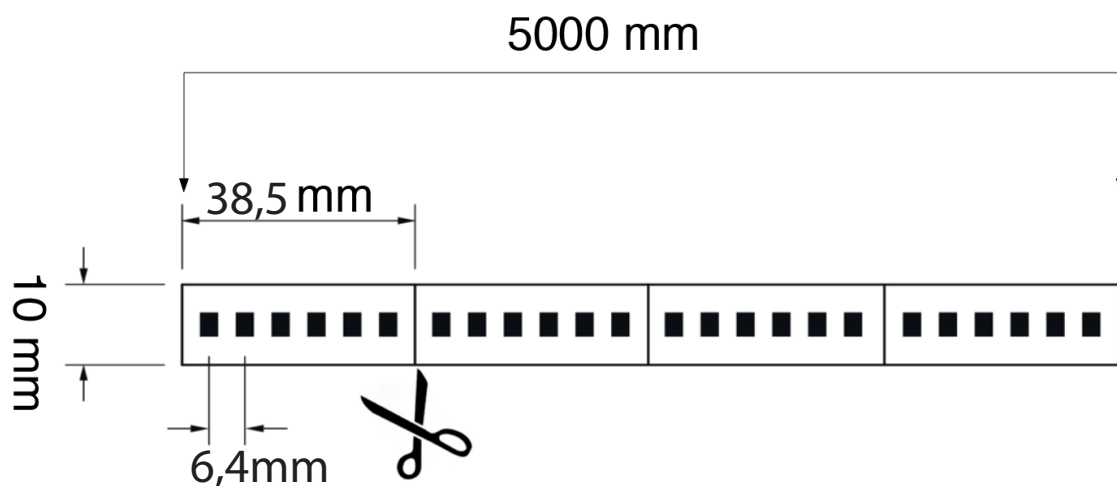

SICOMtape 11W/m IP20 superbright

5605779

Lamp Voltage

Luminous flux

Max.module lenght

CRI

Degree of protection

DESCRIZIONE

SIRIOtape 11W/m 24V 860 superbright, LED 2835.

IP20 protection.

* on request.

SICOM S.R.L.

Via Austria 15/A - 35127 - PADOVA - ITALY - Tel: +39 049 8701470 - Fax: +39 049 8700738
sicom@sicom-pd.it - www.sicom-pd.it

SICOMtape 11W/m IP20 superbright

5605779

MECHANICAL DATA

Width (mm)	10
Height (mm)	2
Lenght (mm)	5000
Degree of protection (IP)	IP20
Lenght of particular segments (mm)	38,5

ELECTRICAL DATA

Efficiency (lm/W)	124
Lamp power per meter (W)	11
Lamp voltage (V)	24

LIGHT TECHNICAL DATA

Luminous flux (lm/m)	1370
Beam angle (°)	120
Binning tolerance	-
CRI (Ra)	> 85
Colour temperature (K)	6000K
EEC	A
Number Led/M	156

CONNECTION

Connection number	supply from one end
Max, module lenght (mm)	5000