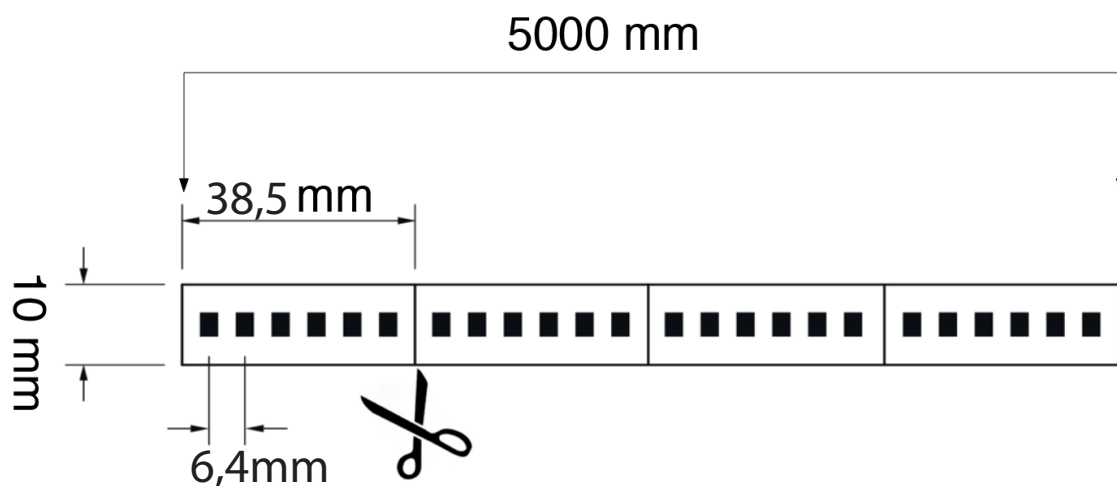

SICOMtape 11W/m IP20 superbright

5605775

Lamp Voltage

Luminous flux

Max.module lenght

CRI

Degree of protection

DESCRIZIONE

SIRIOtape 11W/m 24V 830 superbright, LED 2835.

IP20 protection.

* on request.

SICOM S.R.L.

Via Austria 15/A - 35127 - PADOVA - ITALY - Tel: +39 049 8701470 - Fax: +39 049 8700738
sicom@sicom-pd.it - www.sicom-pd.it

SICOMtape 11W/m IP20 superbright

5605775

MECHANICAL DATA

Width (mm)	10
Height (mm)	2
Length (mm)	5000
Degree of protection (IP)	IP20
Length of particular segments (mm)	38,5

ELECTRICAL DATA

Efficiency (lm/W)	113
Lamp power per meter (W)	11
Lamp voltage (V)	24

LIGHT TECHNICAL DATA

Luminous flux (lm/m)	1250
Beam angle (°)	120
Binning tolerance	-
CRI (Ra)	> 85
Colour temperature (K)	3000K
EEC	A
Number Led/M	156

CONNECTION

Connection number	supply from one end
Max. module length (mm)	5000